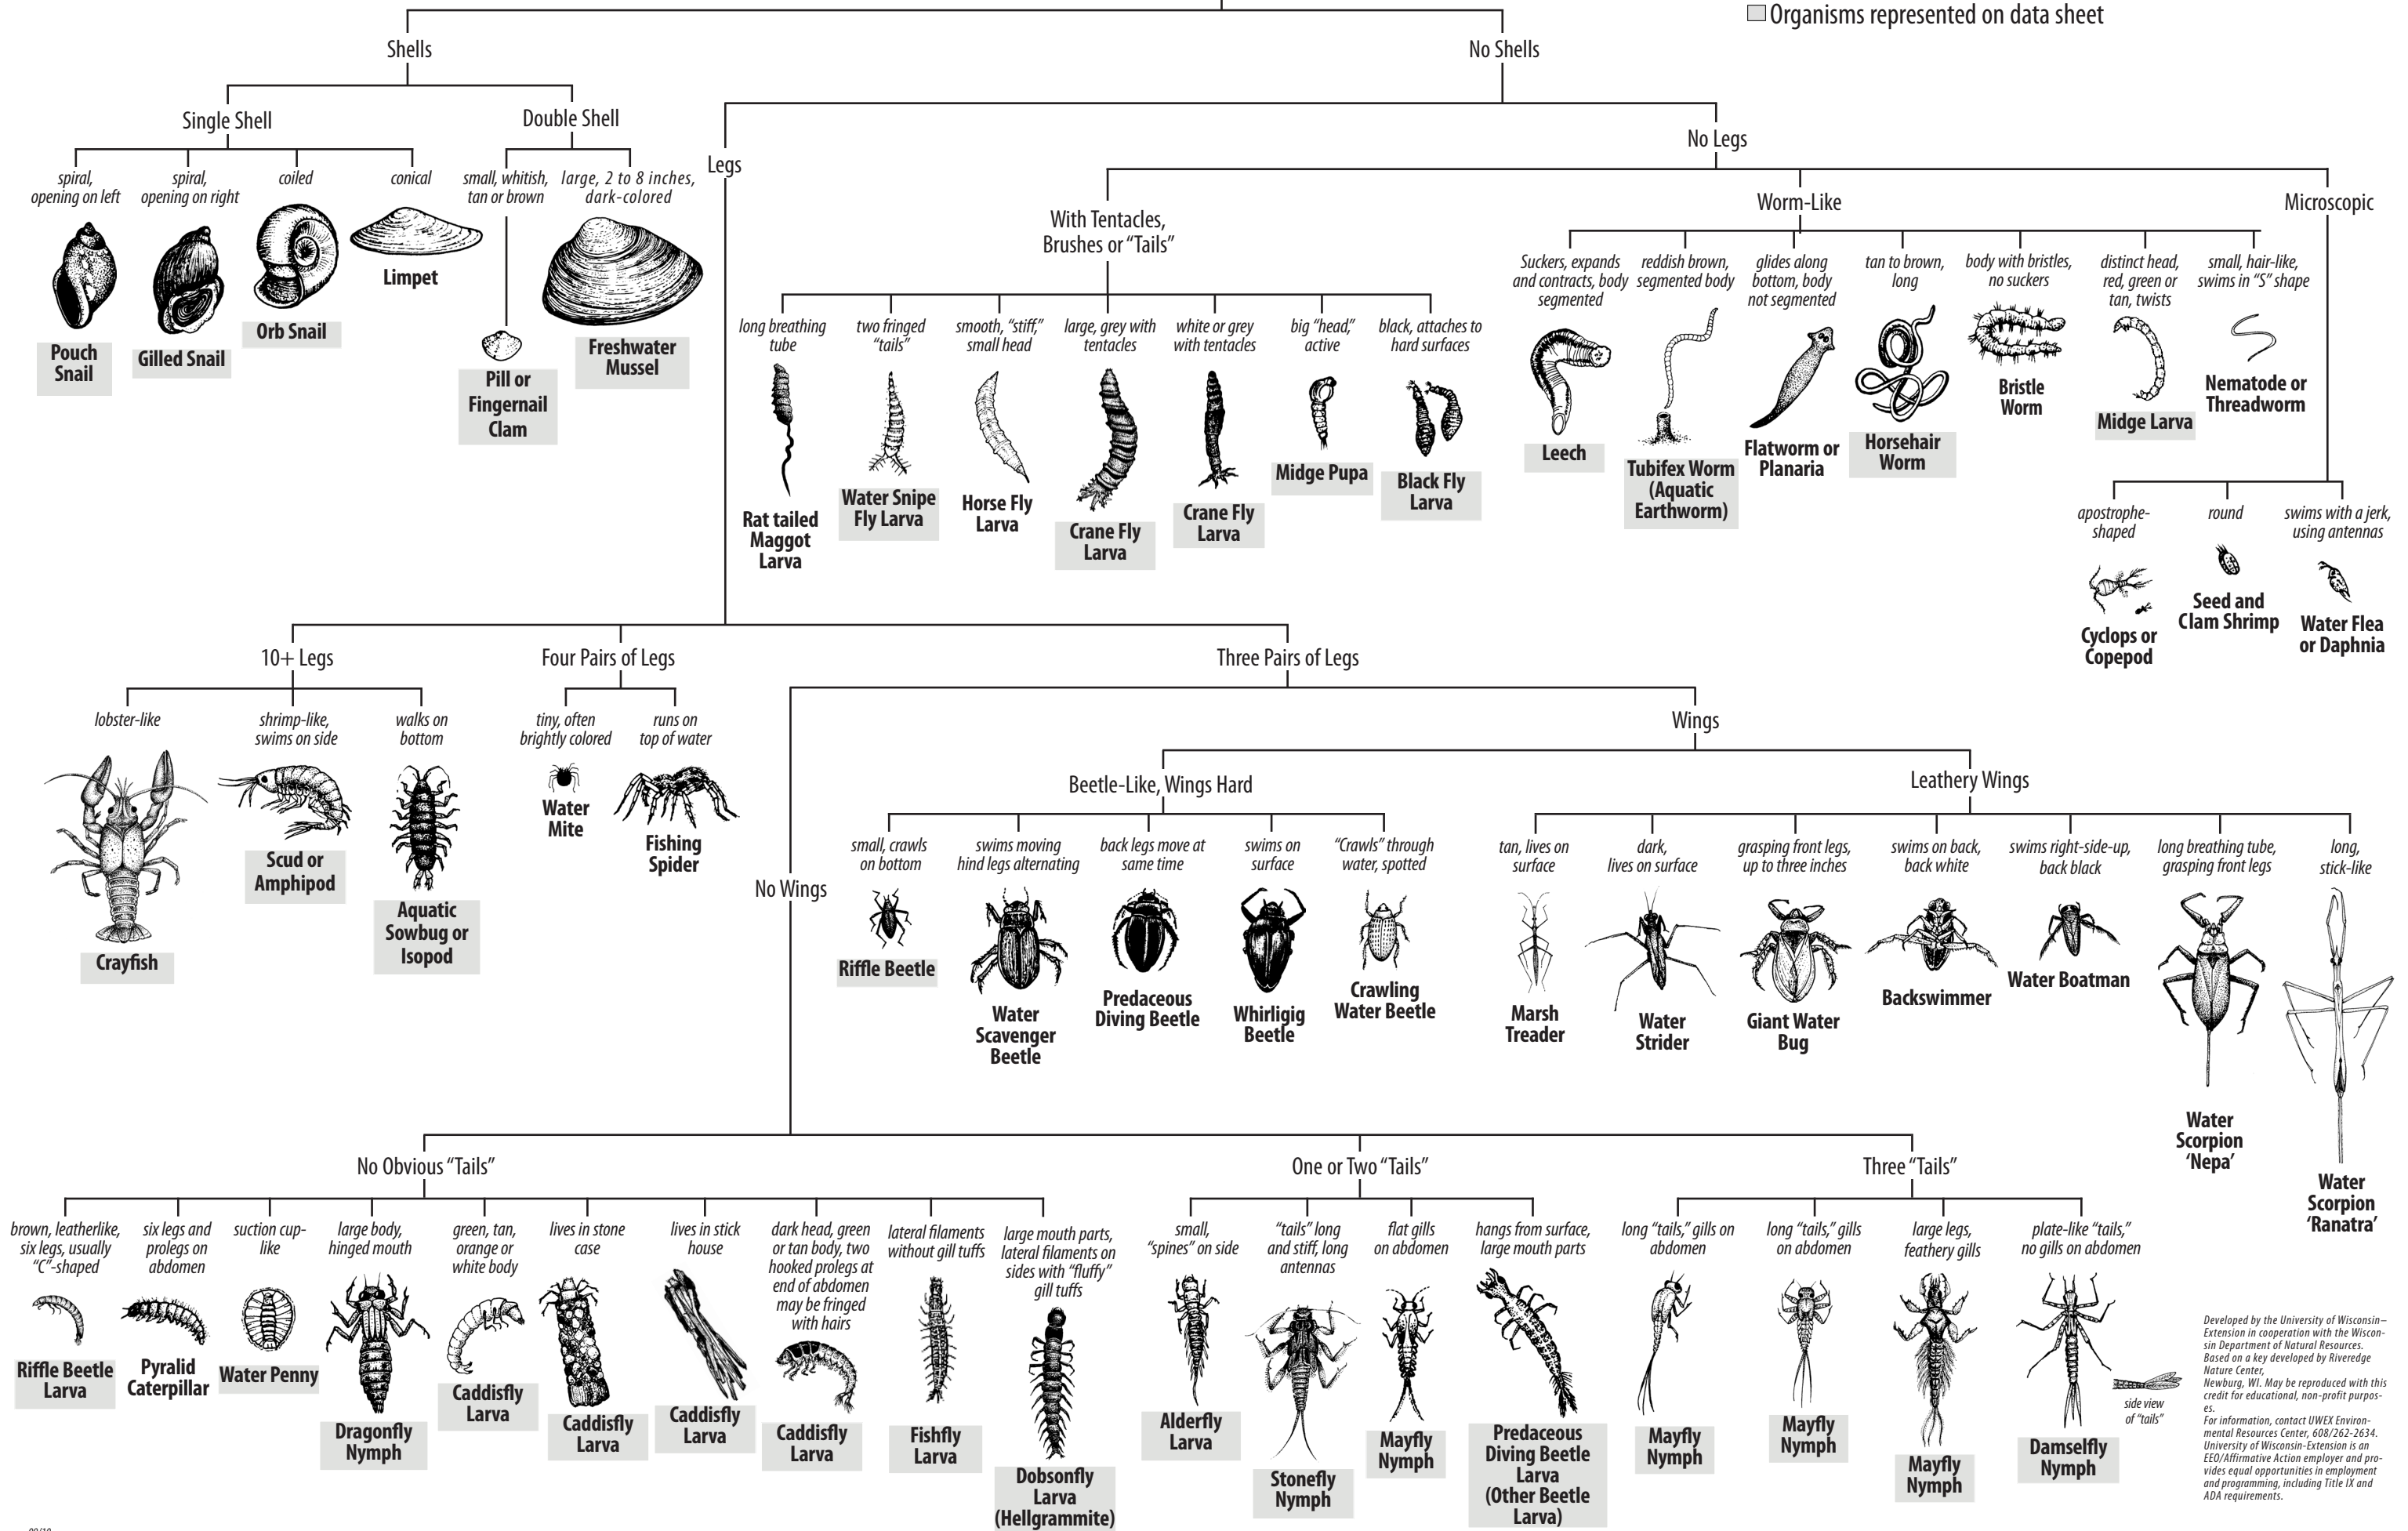

# Key to Macroinvertebrate Life in the River

(Sizes of illustrations are not proportional.)

☐ Organisms represented on data sheet

Developed by the University of Wisconsin-Extension in cooperation with the Wisconsin Department of Natural Resources. Based on a key developed by Riveredge Nature Center, Newburg, WI. May be reproduced with this credit for educational, non-profit purposes. For information, contact UWEX Environmental Resources Center, 608/262-2634. University of Wisconsin-Extension is an EEO/Affirmative Action employer and provides equal opportunities in employment and programming, including Title IX and ADA requirements.