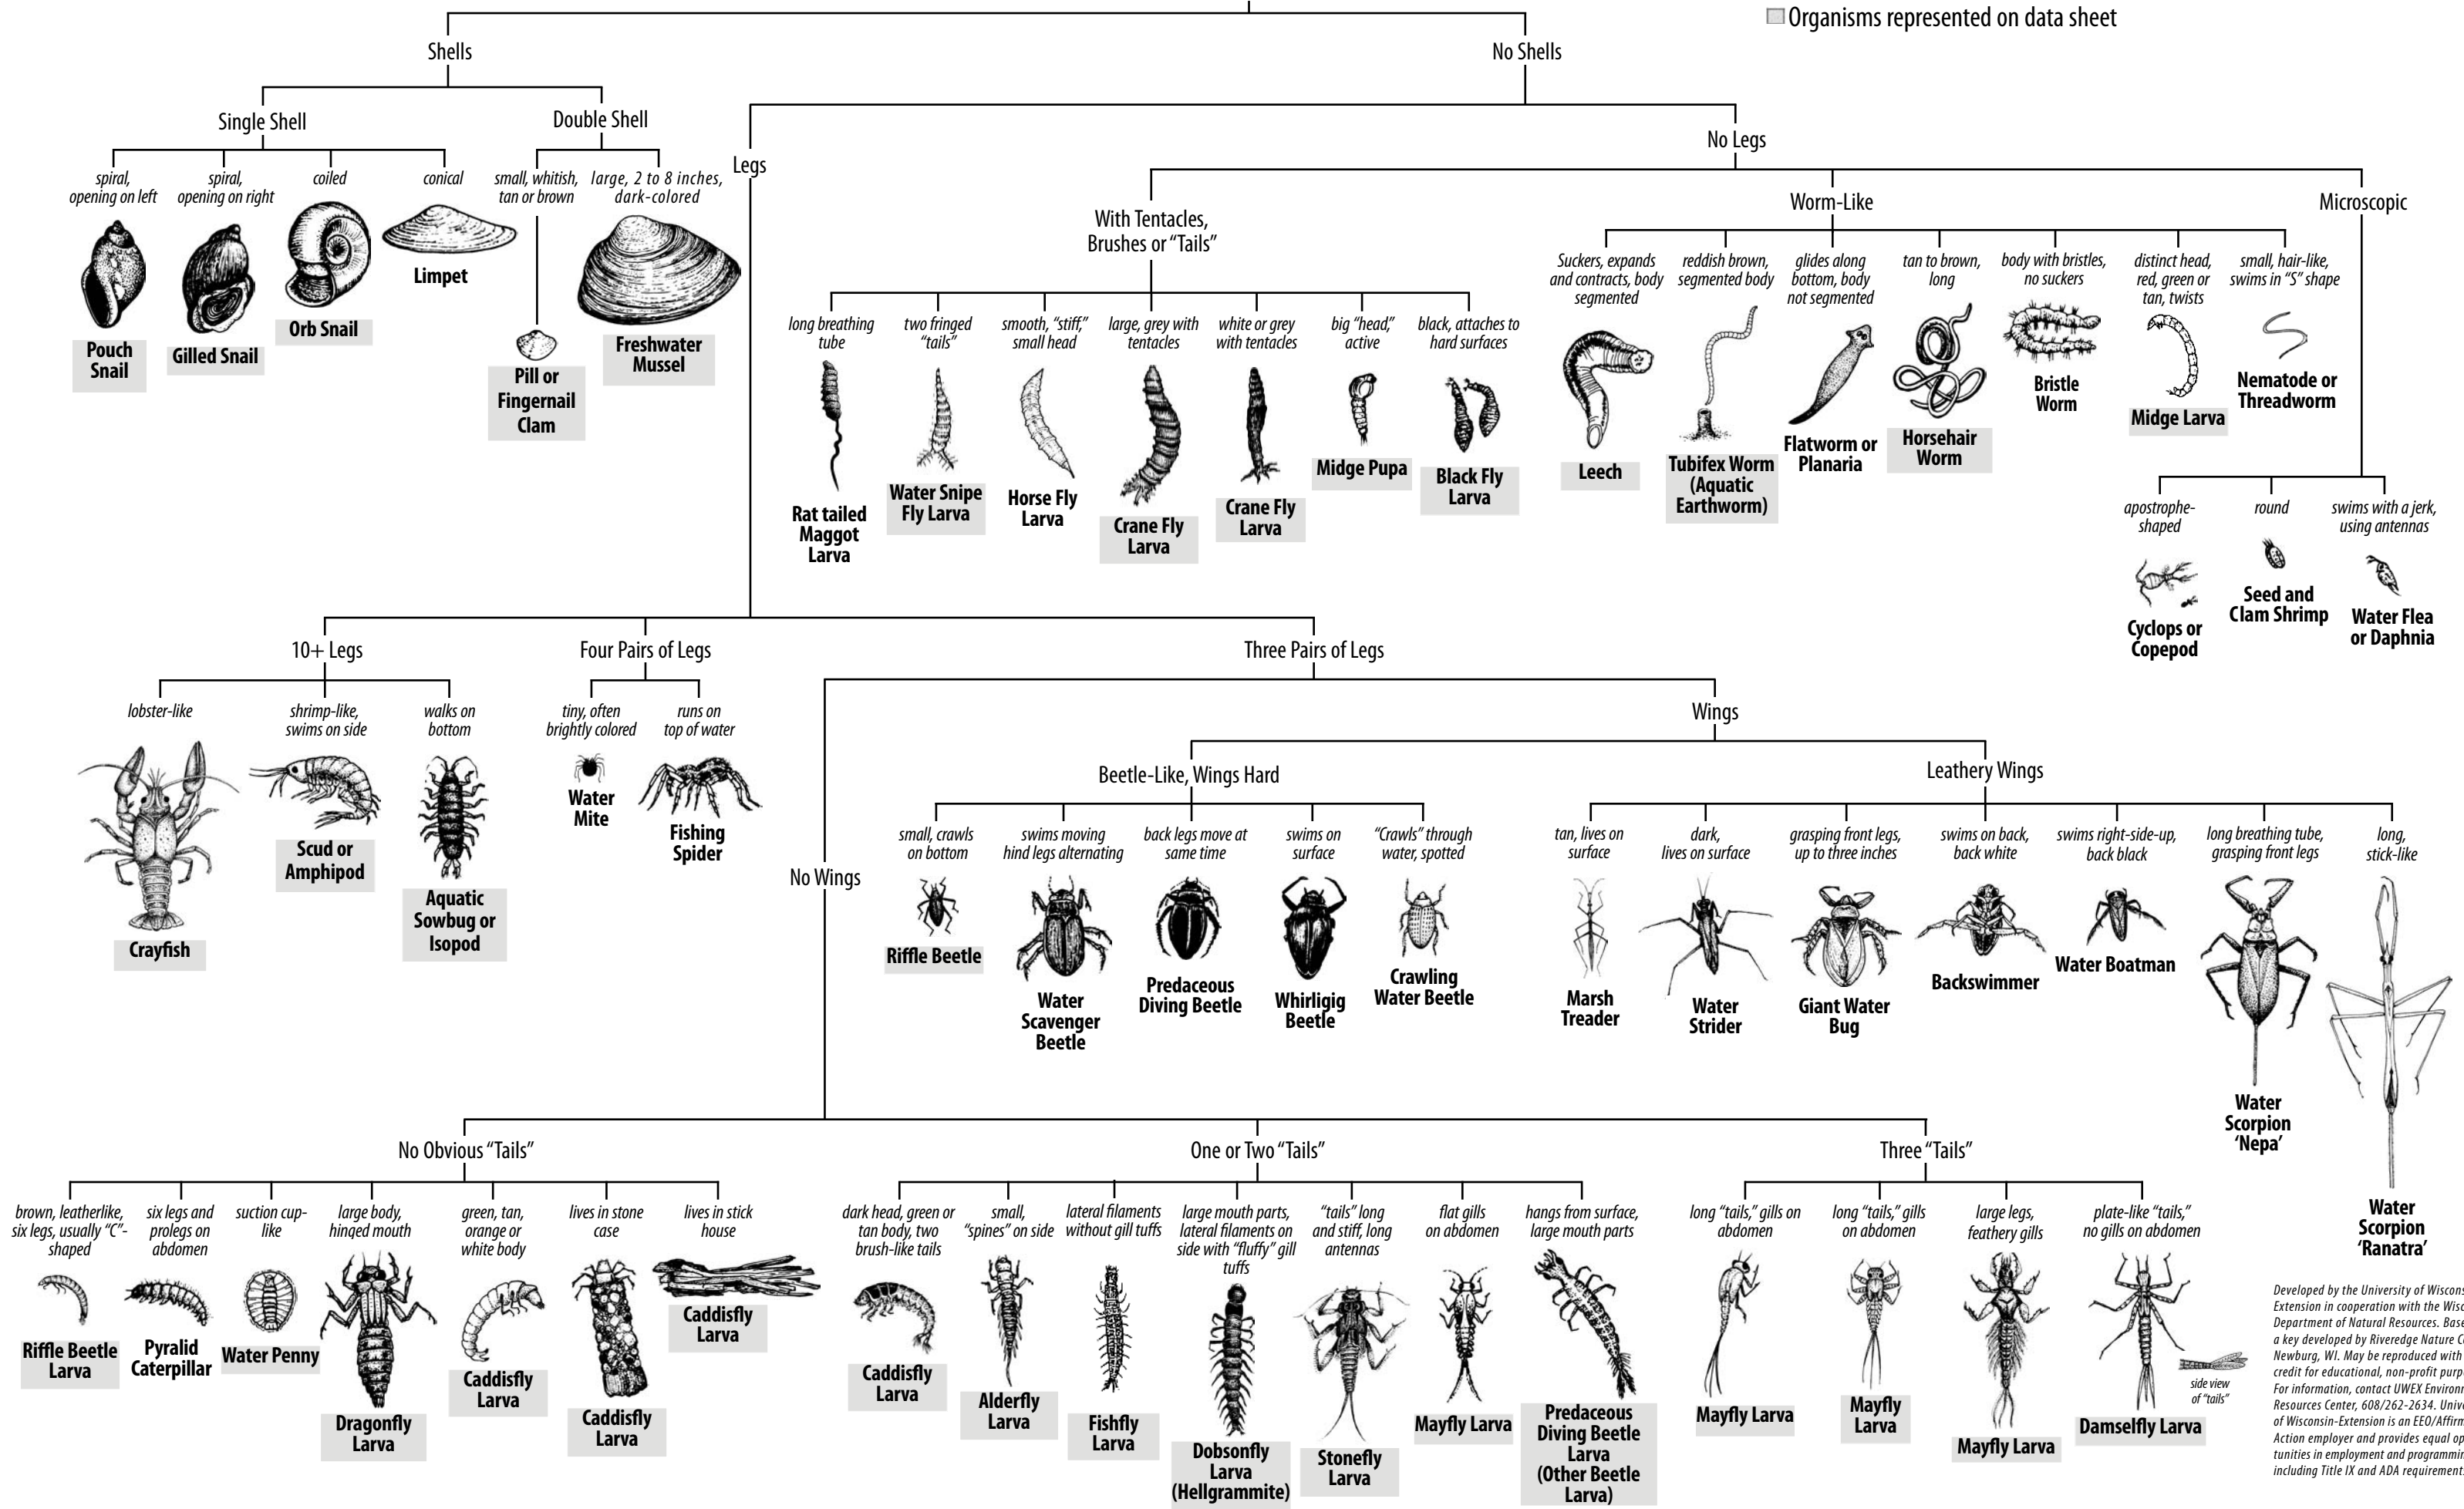

# Key to Macroinvertebrate Life in the River

(Sizes of illustrations are not proportional.)

☐ Organisms represented on data sheet

Developed by the University of Wisconsin-Extension in cooperation with the Wisconsin Department of Natural Resources. Based on a key developed by Riveredge Nature Center, Newburg, WI. May be reproduced with this credit for educational, non-profit purposes. For information, contact UWEX Environmental Resources Center, 608/262-2634. University of Wisconsin-Extension is an EEO/Affirmative Action employer and provides equal opportunities in employment and programming, including Title IX and ADA requirements.