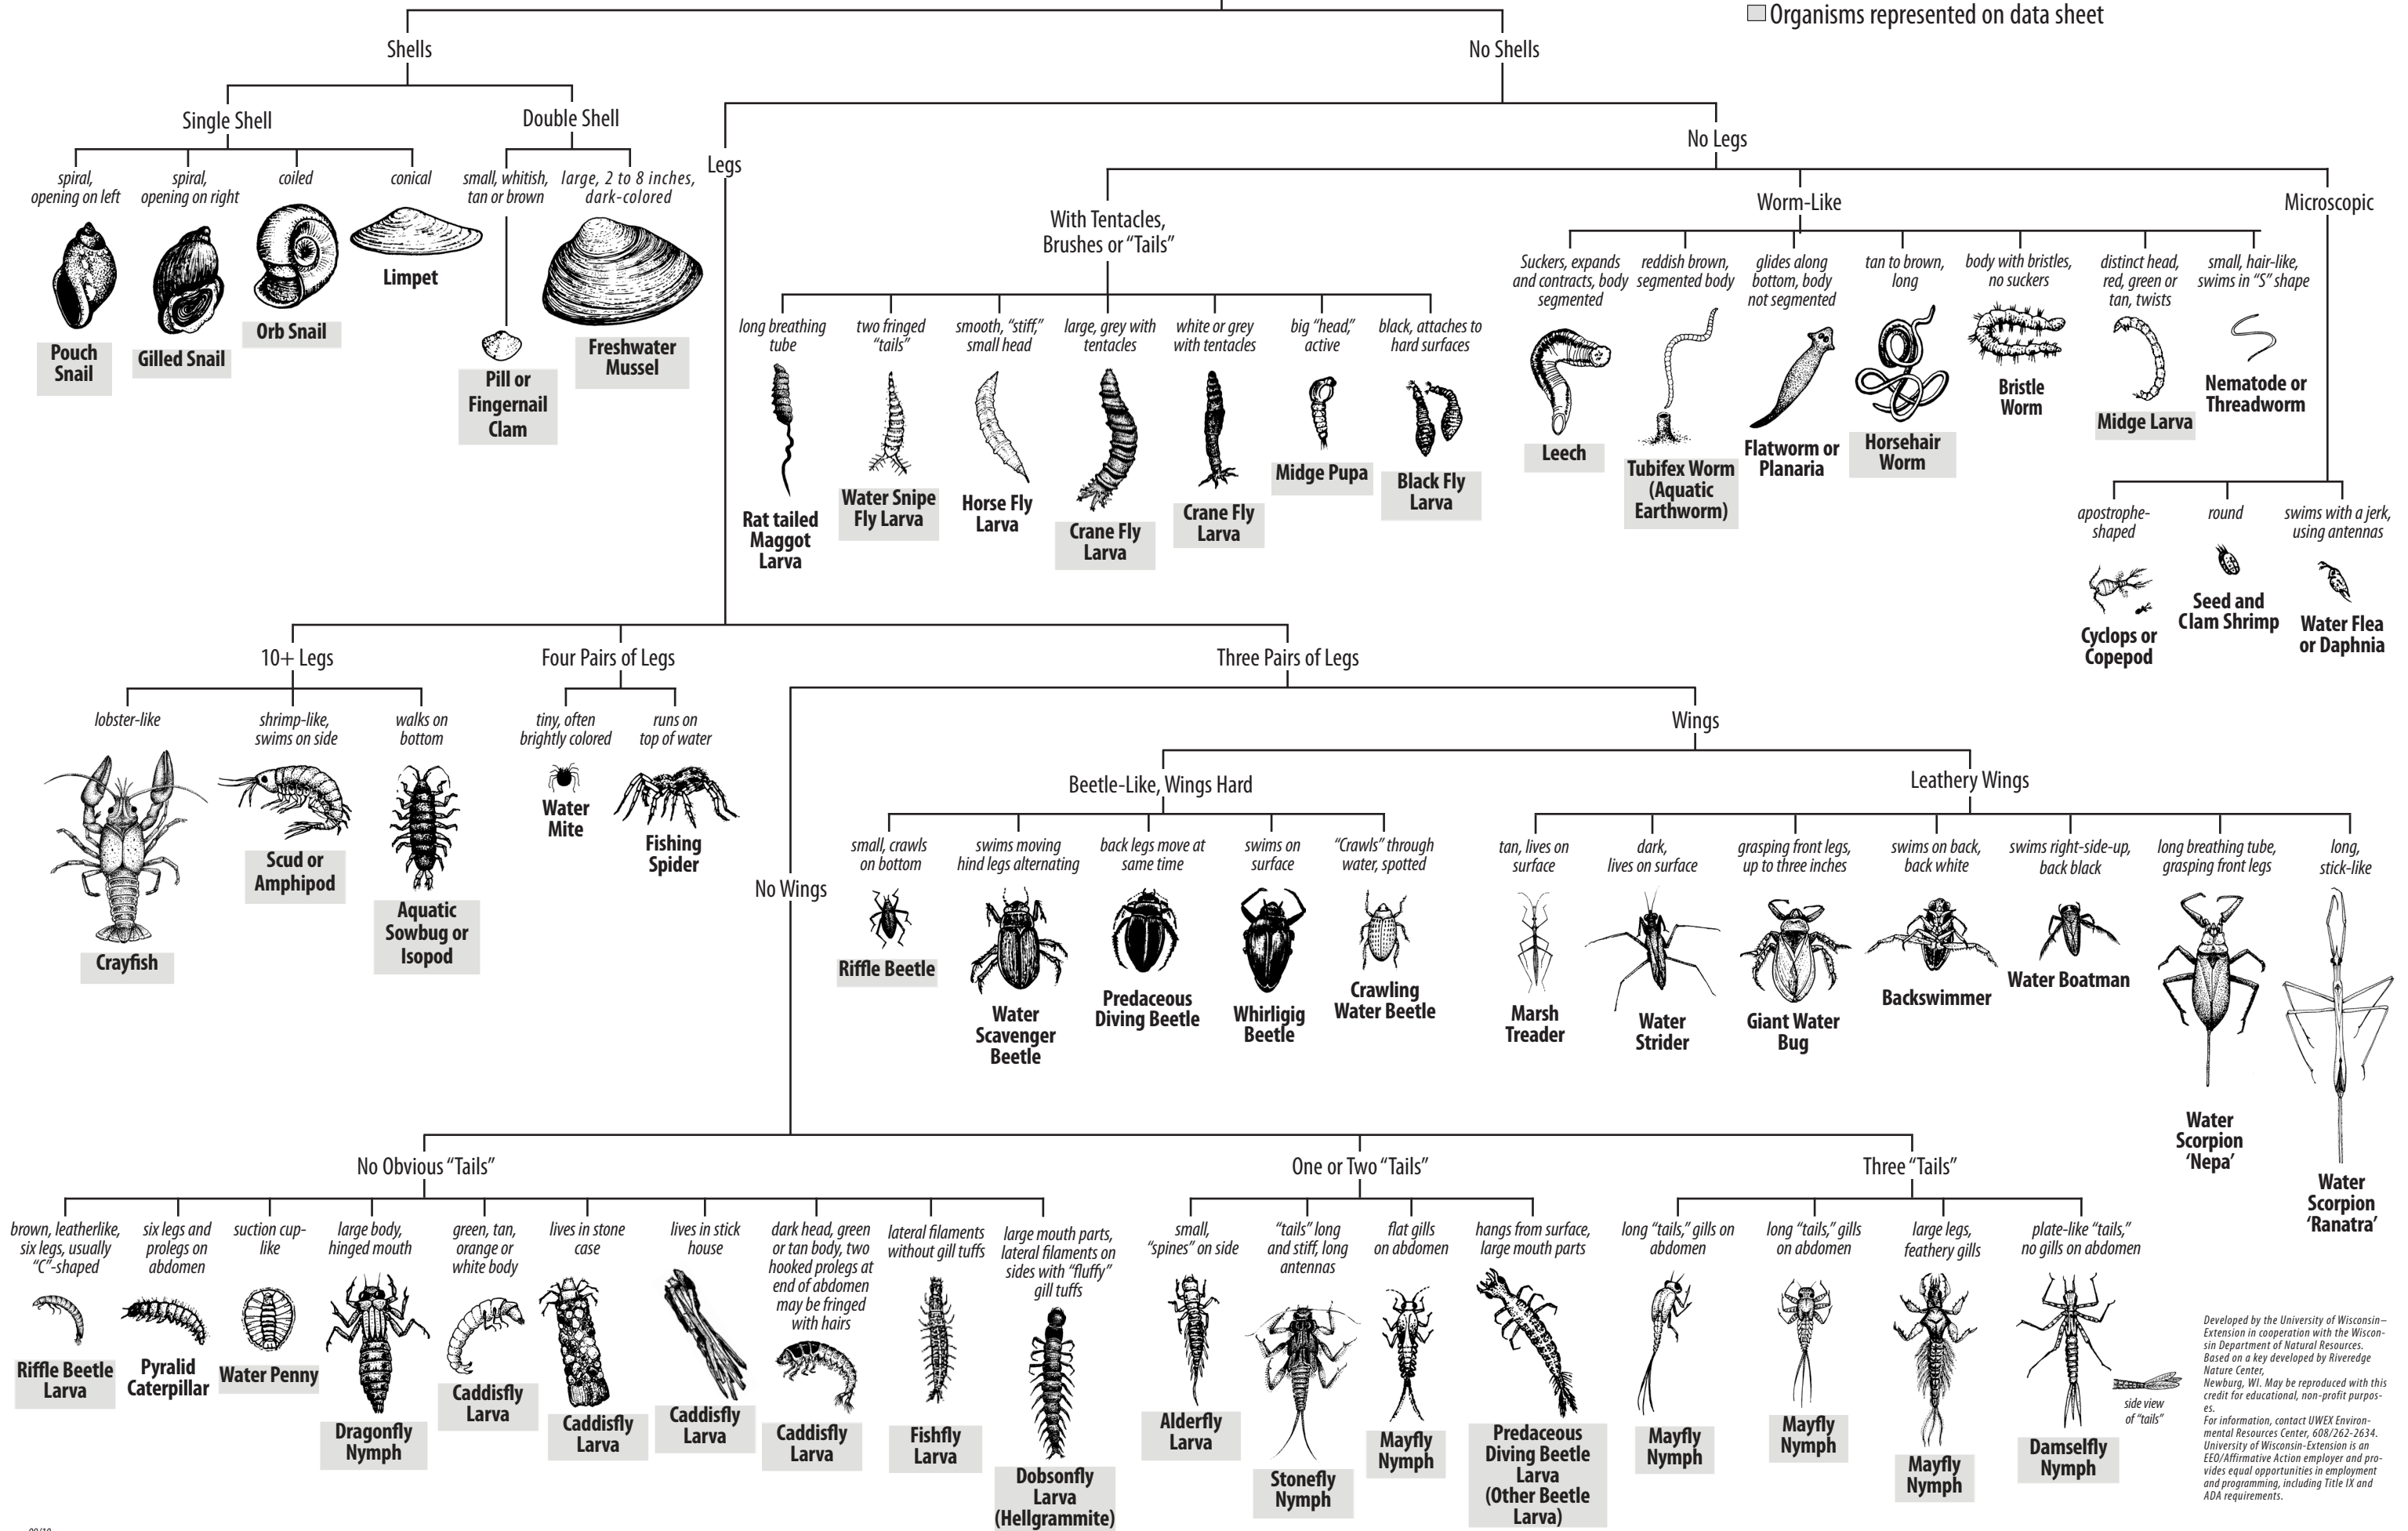

Key to Macroinvertebrate Life in the River

(Sizes of illustrations are not proportional.)

☐ Organisms represented on data sheet

Developed by the University of Wisconsin-Extension in cooperation with the Wisconsin Department of Natural Resources. Based on a key developed by Riveredge Nature Center, Newburg, WI. May be reproduced with this credit for educational, non-profit purposes. For information, contact UWEX Environmental Resources Center, 608/262-2634. University of Wisconsin-Extension is an EEO/Affirmative Action employer and provides equal opportunities in employment and programming, including Title IX and ADA requirements.